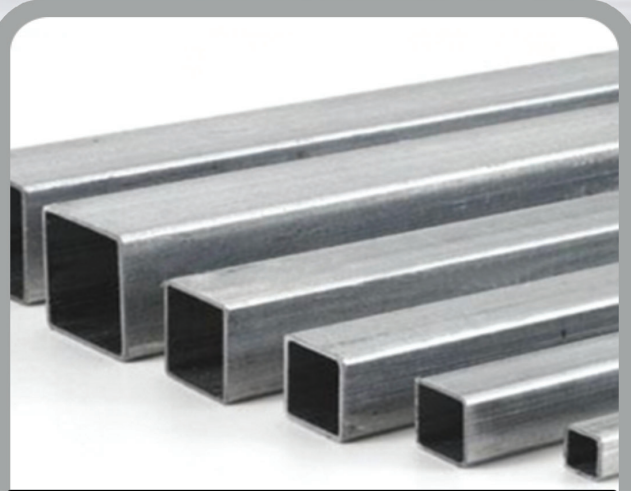

Products

Stainless Steel Rectangle

Stainless Steel Pipes

Stainless Steel Square

Hollow Section

SS Handrail

SS With Wooden Work

Coloured Steel Sheet